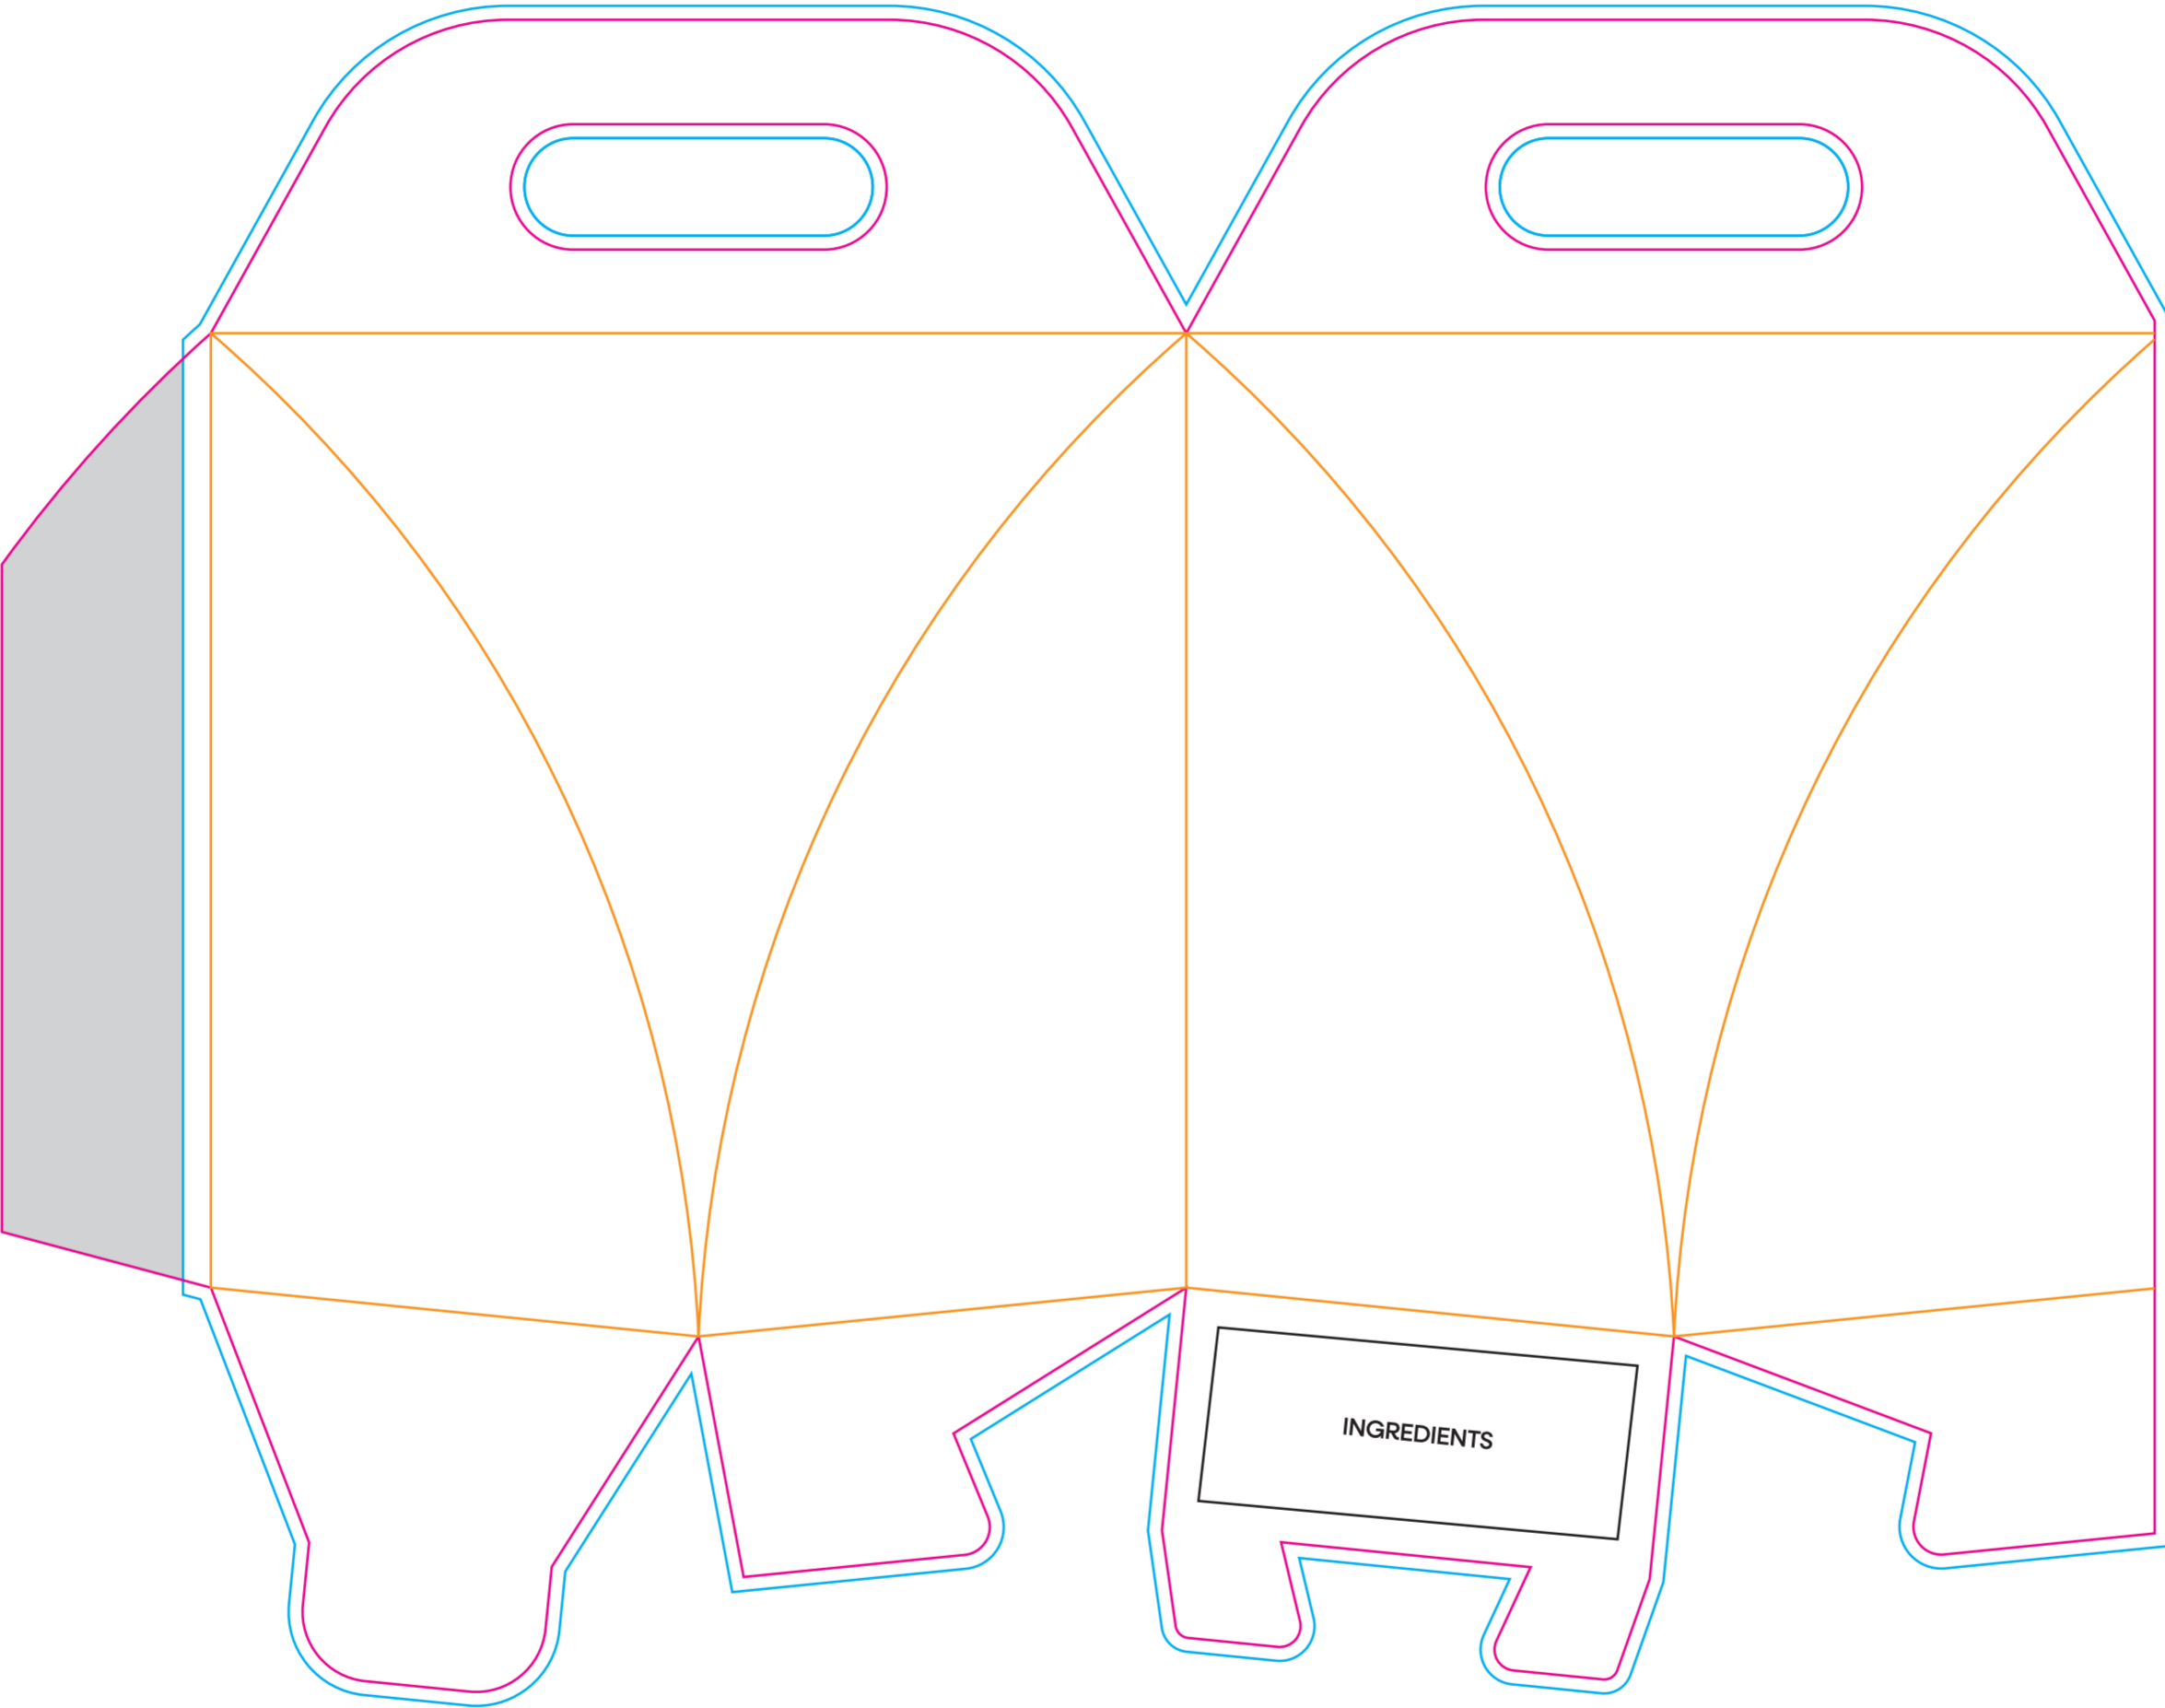

Eco Handle Box

PRODUCT TEMPLATE

-  BLEED
-  CONTOUR
-  FOLDS
-  NO PRINT
-  REGISTRATION