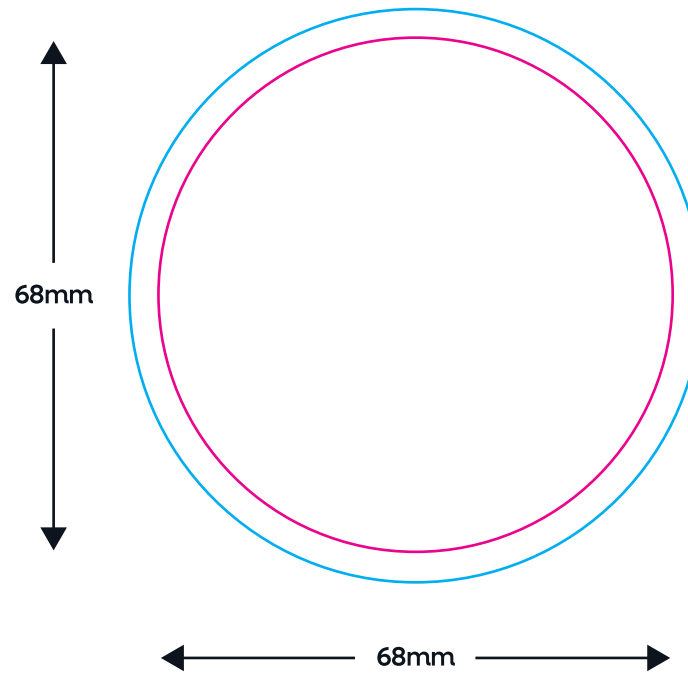

Fruit Drops Sweet Tin - Small

PRODUCT TEMPLATE

-  BLEED
-  CONTOUR
-  FOLDS
-  NO PRINT
-  REGISTRATION