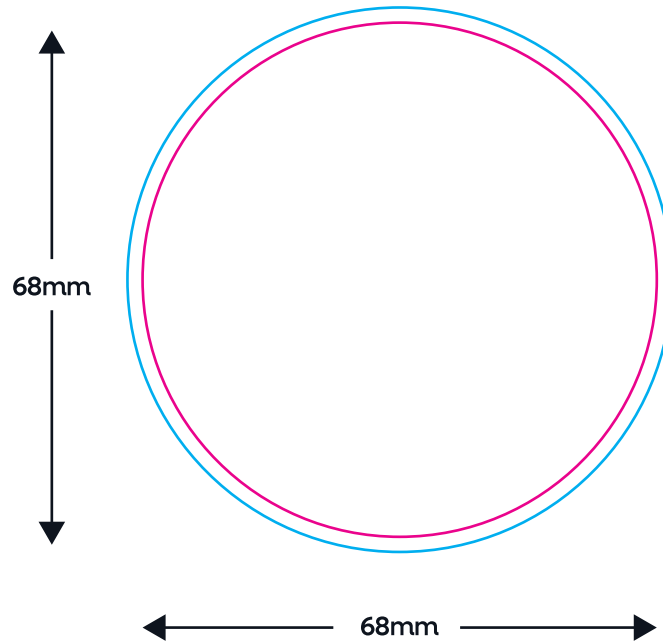

# Gold Treat Tin

PRODUCT TEMPLATE

 BLEED

 CONTOUR

 FOLDS

 NO PRINT

 REGISTRATION