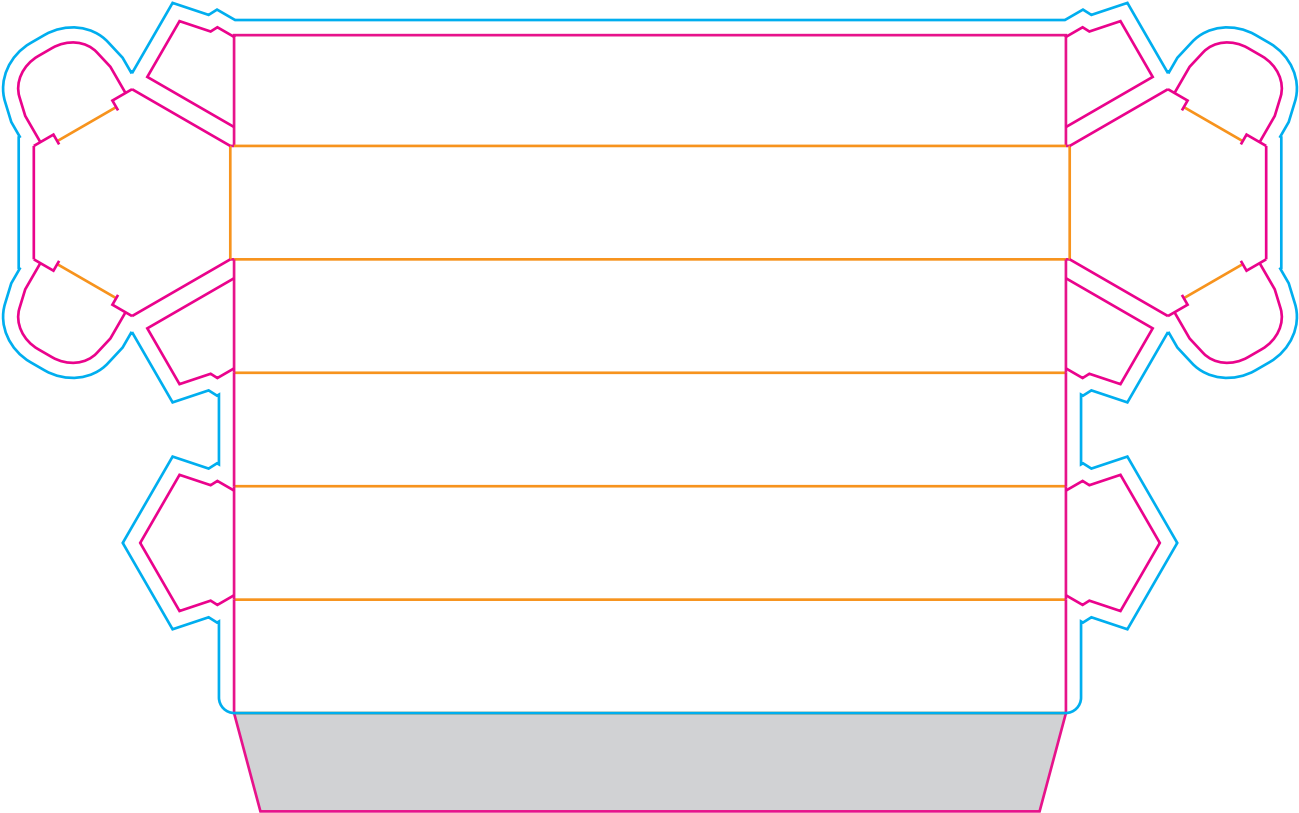

# Eco Hex Tube

PRODUCT TEMPLATE

 BLEED

 CONTOUR

 FOLDS

 NO PRINT

 REGISTRATION