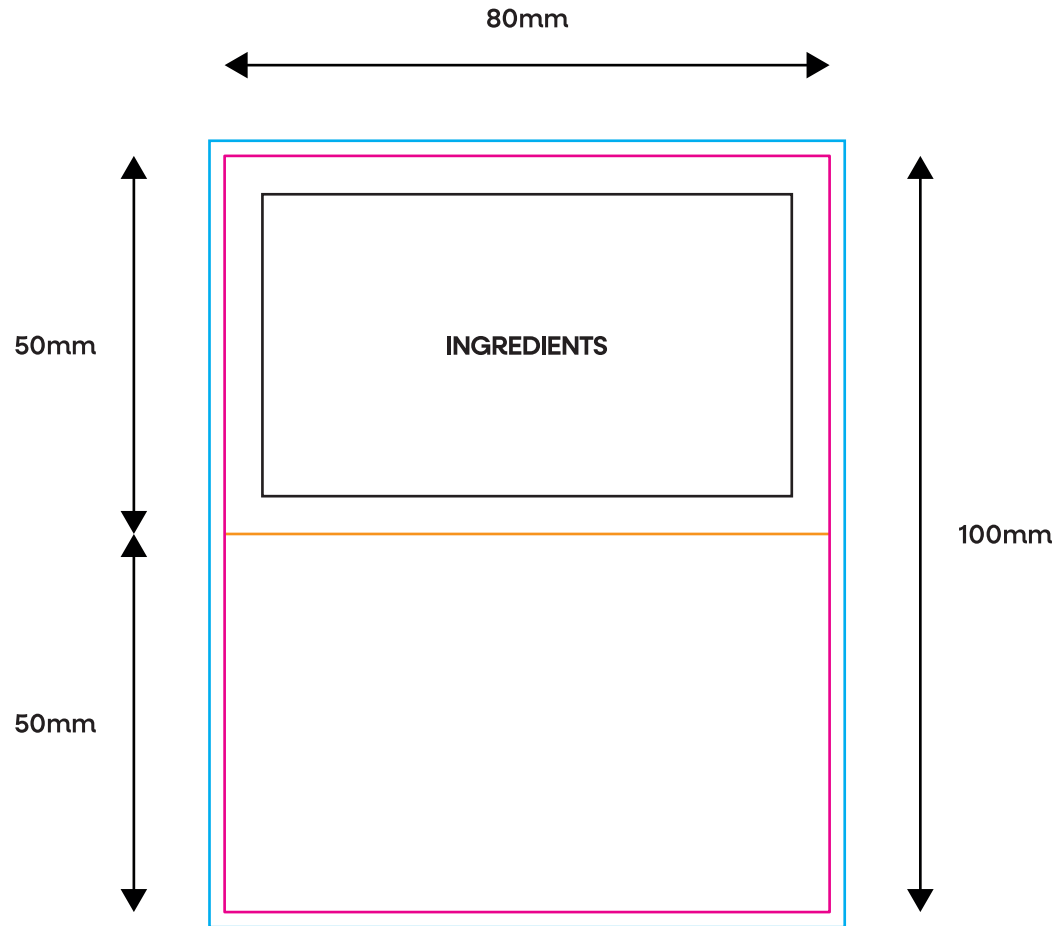

Eco Info Card

PRODUCT TEMPLATE

BLEED

CONTOUR

FOLDS

NO PRINT

REGISTRATION